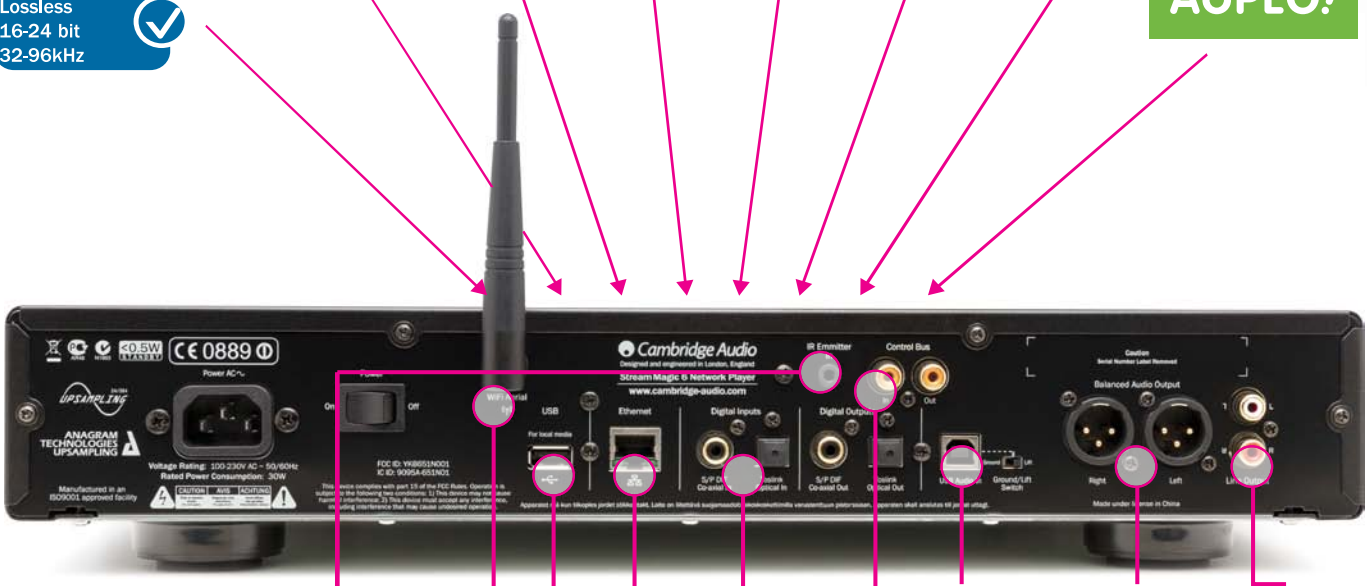

**Internet radio**

**Streaming services**

- IR emitter**  
Place the Stream Magic 6 in a cabinet, then simply connect an IR (infra-red) emitter, for full control without 'seeing' the product.
- Wi-Fi**
- USB HDD/BT100**
- LAN**
- 2 x Digital inputs**
- USB audio input for up to 24-bit/192kHz playback from PC/Mac**
- XLR output**
- RCA output**