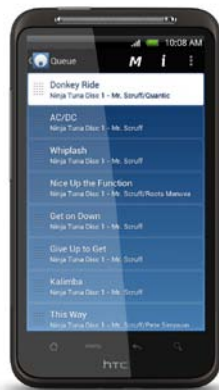

**Internet radio**

**Streaming services**

- IR emitter**  
Place the Stream Magic 6 in a cabinet, then simply connect an IR (infra-red) emitter, for full control without 'seeing' the product.
- Wi-Fi**
- USB HDD/BT100**
- LAN**
- 2 x Digital inputs**
- USB audio input for up to 24-bit/192kHz playback from PC/Mac**
- XLR output**
- RCA output**

**Control Bus**

Compatible products can be linked for volume and power control from the App

**Did you know?**

It's incredibly easy to turn a computer on a home network into a UPnP device. There is a comprehensive guide at [www.cambridge-audio.com](http://www.cambridge-audio.com) covering the latest operating systems for PCs and Macs, which explains the simple steps to achieve this.

**Listening tip**

The Stream Magic 6 can be used as a digital pre-amplifier too, enabling the front-mounted knob to control volume when connected to active speakers or a power amplifier. Crucially, volume is controlled by the DSP (Digital Signal Processor), rather than by reducing the Bit rate or quality.

## Stream Magic Apps

As well as sound, user experience is also key for a product with the versatility of the Stream Magic 6. While there's control from the front panel and the included remote, the free Stream Magic remote App (for iPhone/iPad/iPod touch and Android) brings the experience to life. Whether it's flicking through album artwork, building playlists or setting presets, the App enables intuitive browsing and navigation of all the Stream Magic 6's connected sources/services with ease, from the comfort of a chair.